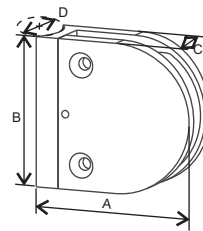

Square glass clamp

Code	Suit glass	A	B	C
CS20000	6/8/10/6.76/8.76/9.52	45	45	22
CM20000	8/10/12/8.76/9.52/10.76/11.52	55	55	32
CM2H000	9.52/11.52/12/12.76	55	70	35

Square glass clamp with plate

Code	Suit glass	A	B	C	D
CM30000	8/8.76/9.52/10/10.76/11.52/12	55	55	36	flat
CM30048	8/8.76/9.52/10/10.76/11.52/12	55	55	36	48.3
CL30000	9.52/11.52/12/12.76/13.52	55	70	40	flat
CL30048	9.52/11.52/12/12.76/13.52	55	70	40	48.3

Code	Wall	A	B	C	D
CL40000	2	65	54	27	flat
CL40042	2	65	54	27	42.4
CL40048	2	65	54	27	48.3
CL40038	1.5	65	54	27	38.1
CL40050	1.5	65	54	27	50.8

Drop shape glass clamp

Code	Suit glass	Wall	A	B	C	D
CS50000	8/10	2	53	45	22	flat
CS50033	8/10	2	53	45	22	33.7
CS50042	8/10	2	53	45	22	42.4
CS50043	8/10	2	53	45	22	43