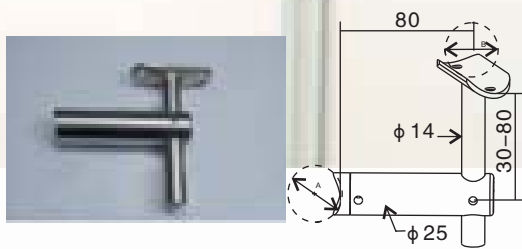

Bolt with Nut

Code	A	MC
X-PJ1116	70	16

Long Bolt

Code	A	MC
X-PJ1216	150	16

► Tube bracket

Code	A	B
D010000	flat	flat
D010042	flat	42.4
D010048	flat	48.3
D014200	42.4	flat
D014242	42.4	42.4
D014248	42.4	48.3
D014800	48.3	flat
D014848	48.3	48.3
D014860	48.3	60.3

► Adj Tube bracket

Code	A	B
DA10000	flat	flat
DA10042	flat	42.4
DA10048	flat	48.3
DA14200	42.4	flat
DA14242	42.4	42.4
DA14248	42.4	48.3
DA14800	48.3	flat
DA14848	48.3	48.3
DA14860	48.3	60.3

► Glass bracket