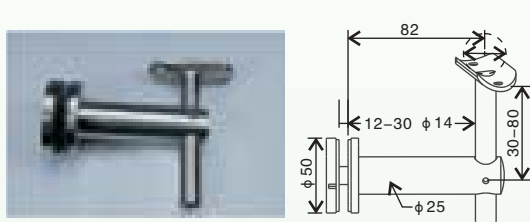

Bolt with Nut

Code	A	MC
X-PJ1116	70	16

Long Bolt

Code	A	MC
X-PJ1216	150	16

► Tube bracket

Code	A	B
D010000	flat	flat
D010042	flat	42.4
D010048	flat	48.3
D014200	42.4	flat
D014242	42.4	42.4
D014248	42.4	48.3
D014800	48.3	flat
D014848	48.3	48.3
D014860	48.3	60.3

► Adj Tube bracket

Code	A	B
DA10000	flat	flat
DA10042	flat	42.4
DA10048	flat	48.3
DA14200	42.4	flat
DA14242	42.4	42.4
DA14248	42.4	48.3
DA14800	48.3	flat
DA14848	48.3	48.3
DA14860	48.3	60.3

► Glass bracket