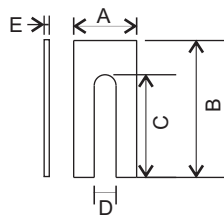

D glass clamp

Code	Suit glass	A	B	C	D
CS10042	6/6.76/8	50	40	25	42.4
CS10048	6/6.76/8	50	40	25	48.3
CS10038	6/6.76/8	50	40	25	38.1
CS10050	6/6.76/8	50	40	25	50.8
CS10042	6/8/10/6.76/8.76/9.52	63	45	25	42.4
CS10048	6/8/10/6.76/8.76/9.52	63	45	25	48.3
CS10038	6/8/10/6.76/8.76/9.52	63	45	25	38.1
CS10050	6/8/10/6.76/8.76/9.52	63	45	25	50.8
CM1H042	10.76/11.52/12/12.76	63	45	30	42.4
CM1H048	10.76/11.52/12/12.76	63	45	30	48.3
CL10042	10.76/12/12.76	58	54	32	42.4
CL10048	10.76/12/12.76	58	54	32	48.3
CL10050	10.76/12/12.76	58	54	32	50.8

Pool fencing glass clamp

Code	Suit glass	A	B	C	D
X090048	10/12/15	48	220	20	110

Pool fencing glass clamp

Code	Suit glass	A	B	C	D	MC
X100049	10/12/15	49	220	20	85	M16

Pool fencing glass clamp

Code	Suit glass	A	B	C	D	MC
X110049	10/12/15	49	220	20	85	M16

Glass Clamp

www.kindrigging-railing.com

Cover Plate

Code	A	B	C
X-PJ0114	100	51	50
X-PJ0116	100	54	51

Square Plate

Code	A	B	H
X-PJ0251	51	103	25

Round Base Plate

Code	A	B	H
X-PJ0449	49	102	25
X-PJ0454	54	102	25

Round tube Plate

Code	A	B
X-PJ0349	100	49
X-PJ0354	100	54

Shims-1

Code	A	B	C	D	E
X-PJ0548	45	120	90	16	2
X-PJ0553	48	120	90	16	2

Shims-2

Code	A	B	C
X-PJ0648	45	109	2
X-PJ0653	48	109	2

Rubber gaskets

Code	A	B	C	D	E
X-PJ0748	45	120	90	16	2
X-PJ0753	48	120	90	16	2