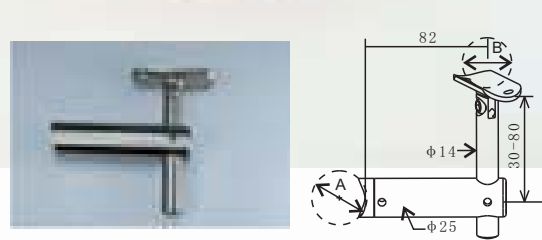

Bolt with Nut

Code	A	MC
X-PJ1116	70	16

Long Bolt

Code	A	MC
X-PJ1216	150	16

► Tube bracket

Code	A	B
D010000	flat	flat
D010042	flat	42.4
D010048	flat	48.3
D014200	42.4	flat
D014242	42.4	42.4
D014248	42.4	48.3
D014800	48.3	flat
D014848	48.3	48.3
D014860	48.3	60.3

► Adj Tube bracket

Code	A	B
DA10000	flat	flat
DA10042	flat	42.4
DA10048	flat	48.3
DA14200	42.4	flat
DA14242	42.4	42.4
DA14248	42.4	48.3
DA14800	48.3	flat
DA14848	48.3	48.3
DA14860	48.3	60.3

► Glass bracket