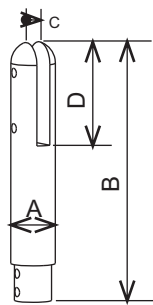

Square glass clamp

Code	Suit glass	A	B	C
CS20000	6/8/10/6.76/8.76/9.52	45	45	22
CM20000	8/10/12/8.76/9.52/10.76/11.52	55	55	32
CM2H000	9.52/11.52/12/12.76	55	70	35

Square glass clamp with plate

Code	Suit glass	A	B	C	D
CM30000	8/8.76/9.52/10/10.76/11.52/12	55	55	36	flat
CM30048	8/8.76/9.52/10/10.76/11.52/12	55	55	36	48.3
CL30000	9.52/11.52/12/12.76/13.52	55	70	40	flat
CL30048	9.52/11.52/12/12.76/13.52	55	70	40	48.3

Glass - bar holder

Code	Suit glass	A	B	C	D
C080000	flat	25	20	16	6-12

Pool fencing glass clamp

Code	Suit glass	A	B	C	D	MC
X010048	10/12	48	240	10-12	130	M16
X010053	10/12	53	240	10-12	130	M16

Pool fencing glass clamp

Code	Suit glass	A	B	C	D
X020048	10/12/15	48	280	20	110

Glass Clamp

www.kindrigging-railing.com

Pool fencing glass clamp

Code	Suit glass	A	B	C	D
X03A048	10/12/15	48	280	20	110

Pool fencing glass clamp

Code	Suit glass	A	B	C	D	E
X040048	10/12/15	155	200	64	110	20

Pool fencing glass clamp

Code	Suit glass	A	B	C	D
X03B048	10/12/15	48	280	20	110

Pool fencing glass clamp

Code	Suit glass	A	B	C	D	MC
X050049	10/12/15	49	220	20	85	M16

Pool fencing glass clamp

Code	Suit glass	A	B	C	D	MC
X060049	10/12/15	49	220	20	85	M16