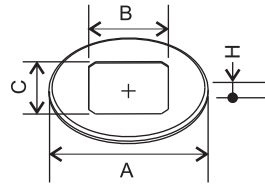

Pool fencing glass clamp

Code	Suit glass	A	B	C	D
X090048	10/12/15	48	220	20	110

Pool fencing glass clamp

Code	Suit glass	A	B	C	D	MC
X100049	10/12/15	49	220	20	85	M16

Pool fencing glass clamp

Code	Suit glass	A	B	C	D	MC
X110049	10/12/15	49	220	20	85	M16

Glass Clamp

www.kindrigging-railing.com

Cover Plate

Code	A	B	C
X-PJ0114	100	51	50
X-PJ0116	100	54	51

Square Plate

Code	A	B	H
X-PJ0251	51	103	25

Round Base Plate

Code	A	B	H
X-PJ0449	49	102	25
X-PJ0454	54	102	25