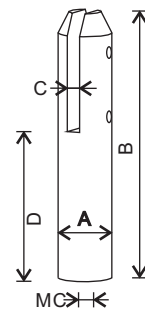

D glass clamp

Code	Suit glass	A	B	C	D
CS10042	6/6.76/8	50	40	25	42.4
CS10048	6/6.76/8	50	40	25	48.3
CS10038	6/6.76/8	50	40	25	38.1
CS10050	6/6.76/8	50	40	25	50.8
CS10042	6/8/10/6.76/8.76/9.52	63	45	25	42.4
CS10048	6/8/10/6.76/8.76/9.52	63	45	25	48.3
CS10038	6/8/10/6.76/8.76/9.52	63	45	25	38.1
CS10050	6/8/10/6.76/8.76/9.52	63	45	25	50.8
CM1H042	10.76/11.52/12/12.76	63	45	30	42.4
CM1H048	10.76/11.52/12/12.76	63	45	30	48.3
CL10042	10.76/12/12.76	58	54	32	42.4
CL10048	10.76/12/12.76	58	54	32	48.3
CL10050	10.76/12/12.76	58	54	32	50.8

Square glass clamp

Code	Suit glass	A	B	C
CS20000	6/8/10/6.76/8.76/9.52	45	45	22
CM20000	8/10/12/8.76/9.52/10.76/11.52	55	55	32
CM2H000	9.52/11.52/12/12.76	55	70	35

Square glass clamp with plate

Code	Suit glass	A	B	C	D
CM30000	8/8.76/9.52/10/10.76/11.52/12	55	55	36	flat
CM30048	8/8.76/9.52/10/10.76/11.52/12	55	55	36	48.3
CL30000	9.52/11.52/12/12.76/13.52	55	70	40	flat
CL30048	9.52/11.52/12/12.76/13.52	55	70	40	48.3

Glass Clamp

www.kindrigging-railing.com

Circle type glass clamp

Code	Suit glass	Wall	A	B	C	D	H
CS50000	8/10	2	53	45	22	flat	26
CS50033	8/10	2	53	45	22	33.7	26
CS50042	8/10	2	53	45	22	42.4	26
CS50043	8/10	2	53	45	22	43	26

Glass - bar holder

Code	Suit glass	A	B	C	D
C080000	flat	25	20	16	6-12

Pool fencing glass clamp

Code	Suit glass	A	B	C	D	MC
X010048	10/12	48	240	10-12	130	M16
X010053	10/12	53	240	10-12	130	M16

Pool fencing glass clamp