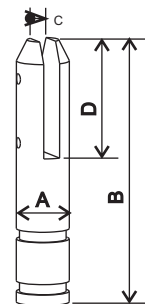

D glass clamp

Code	Suit glass	A	B	C	D
CS10042	6/6.76/8	50	40	25	42.4
CS10048	6/6.76/8	50	40	25	48.3
CS10038	6/6.76/8	50	40	25	38.1
CS10050	6/6.76/8	50	40	25	50.8
CS10042	6/8/10/6.76/8.76/9.52	63	45	25	42.4
CS10048	6/8/10/6.76/8.76/9.52	63	45	25	48.3
CS10038	6/8/10/6.76/8.76/9.52	63	45	25	38.1
CS10050	6/8/10/6.76/8.76/9.52	63	45	25	50.8
CM1H042	10.76/11.52/12/12.76	63	45	30	42.4
CM1H048	10.76/11.52/12/12.76	63	45	30	48.3
CL10042	10.76/12/12.76	58	54	32	42.4
CL10048	10.76/12/12.76	58	54	32	48.3
CL10050	10.76/12/12.76	58	54	32	50.8

Square glass clamp

Code	Suit glass	A	B	C
CS20000	6/8/10/6.76/8.76/9.52	45	45	22
CM20000	8/10/12/8.76/9.52/10.76/11.52	55	55	32
CM2H000	9.52/11.52/12/12.76	55	70	35

Square glass clamp with plate

Code	Suit glass	A	B	C	D
CM30000	8/8.76/9.52/10/10.76/11.52/12	55	55	36	flat
CM30048	8/8.76/9.52/10/10.76/11.52/12	55	55	36	48.3
CL30000	9.52/11.52/12/12.76/13.52	55	70	40	flat
CL30048	9.52/11.52/12/12.76/13.52	55	70	40	48.3

Glass - bar holder

Code	Suit glass	A	B	C	D
C080000	flat	25	20	16	6-12

Pool fencing glass clamp

Code	Suit glass	A	B	C	D	MC
X010048	10/12	48	240	10-12	130	M16
X010053	10/12	53	240	10-12	130	M16

Pool fencing glass clamp

Code	Suit glass	A	B	C	D
X020048	10/12/15	48	280	20	110

Glass Clamp

www.kindrigging-railing.com

Pool fencing glass clamp

Code	Suit glass	A	B	C	D
X03A048	10/12/15	48	280	20	110

Pool fencing glass clamp

Code	Suit glass	A	B	C	D	E
X040048	10/12/15	155	200	64	110	20