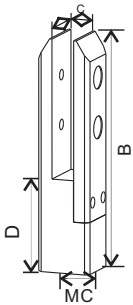

D glass clamp

Code	Suit glass	A	B	C	D
CS10042	6/6.76/8	50	40	25	42.4
CS10048	6/6.76/8	50	40	25	48.3
CS10038	6/6.76/8	50	40	25	38.1
CS10050	6/6.76/8	50	40	25	50.8
CS10042	6/8/10/6.76/8.76/9.52	63	45	25	42.4
CS10048	6/8/10/6.76/8.76/9.52	63	45	25	48.3
CS10038	6/8/10/6.76/8.76/9.52	63	45	25	38.1
CS10050	6/8/10/6.76/8.76/9.52	63	45	25	50.8
CM1H042	10.76/11.52/12/12.76	63	45	30	42.4
CM1H048	10.76/11.52/12/12.76	63	45	30	48.3
CL10042	10.76/12/12.76	58	54	32	42.4
CL10048	10.76/12/12.76	58	54	32	48.3
CL10050	10.76/12/12.76	58	54	32	50.8

Square glass clamp

Code	Suit glass	A	B	C
CS20000	6/8/10/6.76/8.76/9.52	45	45	22
CM20000	8/10/12/8.76/9.52/10.76/11.52	55	55	32
CM2H000	9.52/11.52/12/12.76	55	70	35

Square glass clamp with plate

Code	Suit glass	A	B	C	D
CM30000	8/8.76/9.52/10/10.76/11.52/12	55	55	36	flat
CM30048	8/8.76/9.52/10/10.76/11.52/12	55	55	36	48.3
CL30000	9.52/11.52/12/12.76/13.52	55	70	40	flat
CL30048	9.52/11.52/12/12.76/13.52	55	70	40	48.3

Pool fencing glass clamp

Code	Suit glass	A	B	C	D
X070048	10/12/15	48	280	20	105

Glass Clamp

www.kindrigging-railing.com

Pool fencing glass clamp

Code	Suit glass	A	B	C	D	E
X080048	10/12/15	48	190	100	105	20

Pool fencing glass clamp

Code	Suit glass	A	B	C	D
X090048	10/12/15	48	220	20	110

Pool fencing glass clamp

Code	Suit glass	A	B	C	D	MC
X100049	10/12/15	49	220	20	85	M16

Pool fencing glass clamp

Code	Suit glass	A	B	C	D	MC
X110049	10/12/15	49	220	20	85	M16