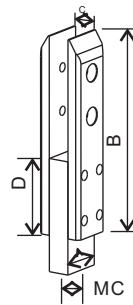

D glass clamp

Code	Suit glass	A	B	C	D
CS10042	6/6.76/8	50	40	25	42.4
CS10048	6/6.76/8	50	40	25	48.3
CS10038	6/6.76/8	50	40	25	38.1
CS10050	6/6.76/8	50	40	25	50.8
CS10042	6/8/10/6.76/8.76/9.52	63	45	25	42.4
CS10048	6/8/10/6.76/8.76/9.52	63	45	25	48.3
CS10038	6/8/10/6.76/8.76/9.52	63	45	25	38.1
CS10050	6/8/10/6.76/8.76/9.52	63	45	25	50.8
CM1H042	10.76/11.52/12/12.76	63	45	30	42.4
CM1H048	10.76/11.52/12/12.76	63	45	30	48.3
CL10042	10.76/12/12.76	58	54	32	42.4
CL10048	10.76/12/12.76	58	54	32	48.3
CL10050	10.76/12/12.76	58	54	32	50.8

Square glass clamp

Code	Suit glass	A	B	C
CS20000	6/8/10/6.76/8.76/9.52	45	45	22
CM20000	8/10/12/8.76/9.52/10.76/11.52	55	55	32
CM2H000	9.52/11.52/12/12.76	55	70	35

Square glass clamp with plate

Code	Suit glass	A	B	C	D
CM30000	8/8.76/9.52/10/10.76/11.52/12	55	55	36	flat
CM30048	8/8.76/9.52/10/10.76/11.52/12	55	55	36	48.3
CL30000	9.52/11.52/12/12.76/13.52	55	70	40	flat
CL30048	9.52/11.52/12/12.76/13.52	55	70	40	48.3

Pool fencing glass clamp

Code	Suit glass	A	B	C	D
X090048	10/12/15	48	220	20	110

Pool fencing glass clamp

Code	Suit glass	A	B	C	D	MC
X100049	10/12/15	49	220	20	85	M16

Pool fencing glass clamp

Code	Suit glass	A	B	C	D	MC
X110049	10/12/15	49	220	20	85	M16

Glass Clamp

www.kindrigging-railing.com

Cover Plate

Code	A	B	C
X-PJ0114	100	51	50
X-PJ0116	100	54	51

Square Plate

Code	A	B	H
X-PJ0251	51	103	25

Round Base Plate

Code	A	B	H
X-PJ0449	49	102	25
X-PJ0454	54	102	25