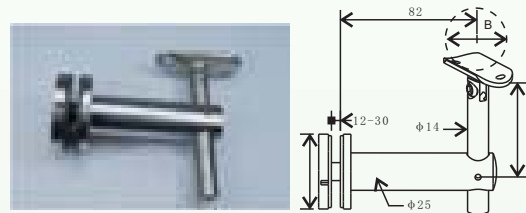

► Adj Glass bracket

Code	A	B
DA30000	flat	flat
Da30042	flat	42.4
Da30048	flat	48.3
Da30060	flat	60.3