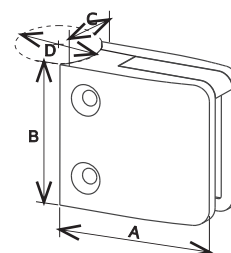

Glass Clamp

www.kindrigging-railing.com

Squareglass clamp

Code	Suit glass	A	B	C	D
CS20033	6/8/10/6.76/8.76/9.52	45	45	22	33.7
CS20042	6/8/10/6.76/8.76/9.52	45	45	22	42.4
CS20038	6/8/10/6.76/8.76/9.52	47	45	22	38.1
CS20050	6/8/10/6.76/8.76/9.52	47	45	22	50.8
CM20042	8/10/12/8.76/9.52/10.76/11.52	55	55	32	42.4
CM20048	8/10/12/8.76/9.52/10.76/11.52	55	55	32	48.3
CM20038	8/10/12/8.76/9.52/10.76/11.52	55	54	32	38.1
CM20050	8/10/12/8.76/9.52/10.76/11.52	55	54	32	50.8
CM2H042	9.52/11.52/12/12.76	55	70	35	42.4
CM2H048	9.52/11.52/12/12.76	55	70	35	48.3

Square glass clamp

Code	Suit glass	A	B	C
CS20000	6/8/10/6.76/8.76/9.52	45	45	22
CM20000	8/10/12/8.76/9.52/10.76/11.52	55	55	32
CM2H000	9.52/11.52/12/12.76	55	70	35

Square glass clamp with plate

Code	Suit glass	A	B	C	D
CM30000	8/8.76/9.52/10/10.76/11.52/12	55	55	36	flat
CM30048	8/8.76/9.52/10/10.76/11.52/12	55	55	36	48.3
CL30000	9.52/11.52/12/12.76/13.52	55	70	40	flat
CL30048	9.52/11.52/12/12.76/13.52	55	70	40	48.3