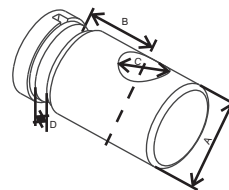

Glass Clamp

www.kindrigging-railing.com

Circle type glass clamp

Code	Suit glass	Wall	A	B	C	D	H
CS50000	8/10	2	53	45	22	flat	26
CS50033	8/10	2	53	45	22	33.7	26
CS50042	8/10	2	53	45	22	42.4	26
CS50043	8/10	2	53	45	22	43	26

Glass - bar holder

Code	Suit glass	A	B	C	D
C080000	flat	25	20	16	6-12

Pool fencing glass clamp

Code	Suit glass	A	B	C	D	MC
X010048	10/12	48	240	10-12	130	M16
X010053	10/12	53	240	10-12	130	M16

Pool fencing glass clamp