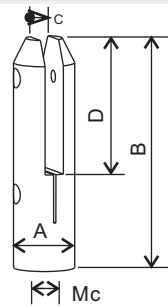

D glass clamp

Code	Suit glass	A	B	C	D
CS10042	6/6.76/8	50	40	25	42.4
CS10048	6/6.76/8	50	40	25	48.3
CS10038	6/6.76/8	50	40	25	38.1
CS10050	6/6.76/8	50	40	25	50.8
CS10042	6/8/10/6.76/8.76/9.52	63	45	25	42.4
CS10048	6/8/10/6.76/8.76/9.52	63	45	25	48.3
CS10038	6/8/10/6.76/8.76/9.52	63	45	25	38.1
CS10050	6/8/10/6.76/8.76/9.52	63	45	25	50.8
CM1H042	10.76/11.52/12/12.76	63	45	30	42.4
CM1H048	10.76/11.52/12/12.76	63	45	30	48.3
CL10042	10.76/12/12.76	58	54	32	42.4
CL10048	10.76/12/12.76	58	54	32	48.3
CL10050	10.76/12/12.76	58	54	32	50.8

Pool fencing glass clamp

Code	Suit glass	A	B	C	D
X03B048	10/12/15	48	280	20	110

Pool fencing glass clamp

Code	Suit glass	A	B	C	D	MC
X050049	10/12/15	49	220	20	85	M16

Pool fencing glass clamp

Code	Suit glass	A	B	C	D	MC
X060049	10/12/15	49	220	20	85	M16

Pool fencing glass clamp

Code	Suit glass	A	B	C	D
X070048	10/12/15	48	280	20	105

Glass Clamp

www.kindrigging-railing.com

Pool fencing glass clamp

Code	Suit glass	A	B	C	D	E
X080048	10/12/15	48	190	100	105	20

Pool fencing glass clamp

Code	Suit glass	A	B	C	D
X090048	10/12/15	48	220	20	110

Pool fencing glass clamp

Code	Suit glass	A	B	C	D	MC
X100049	10/12/15	49	220	20	85	M16

Pool fencing glass clamp

Code	Suit glass	A	B	C	D	MC
X110049	10/12/15	49	220	20	85	M16