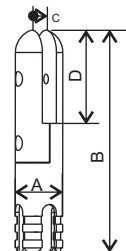

Code	Suit glass	A	B	C	D
X020048	10/12/15	48	280	20	110

Glass Clamp

www.kindrigging-railing.com

Pool fencing glass clamp

Code	Suit glass	A	B	C	D
X03A048	10/12/15	48	280	20	110

Pool fencing glass clamp

Code	Suit glass	A	B	C	D	E
X040048	10/12/15	155	200	64	110	20

Pool fencing glass clamp

Code	Suit glass	A	B	C	D
X03B048	10/12/15	48	280	20	110

Pool fencing glass clamp

Code	Suit glass	A	B	C	D	MC
X050049	10/12/15	49	220	20	85	M16

Pool fencing glass clamp

Code	Suit glass	A	B	C	D	MC
X060049	10/12/15	49	220	20	85	M16

Pool fencing glass clamp

Code	Suit glass	A	B	C	D
X070048	10/12/15	48	280	20	105

Glass Clamp

www.kindrigging-railing.com

Pool fencing glass clamp

Code	Suit glass	A	B	C	D	E
X080048	10/12/15	48	190	100	105	20