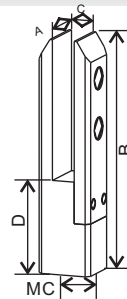

D glass clamp

Code	Suit glass	A	B	C	D
CS10042	6/6.76/8	50	40	25	42.4
CS10048	6/6.76/8	50	40	25	48.3
CS10038	6/6.76/8	50	40	25	38.1
CS10050	6/6.76/8	50	40	25	50.8
CS10042	6/8/10/6.76/8.76/9.52	63	45	25	42.4
CS10048	6/8/10/6.76/8.76/9.52	63	45	25	48.3
CS10038	6/8/10/6.76/8.76/9.52	63	45	25	38.1
CS10050	6/8/10/6.76/8.76/9.52	63	45	25	50.8
CM1H042	10.76/11.52/12/12.76	63	45	30	42.4
CM1H048	10.76/11.52/12/12.76	63	45	30	48.3
CL10042	10.76/12/12.76	58	54	32	42.4
CL10048	10.76/12/12.76	58	54	32	48.3
CL10050	10.76/12/12.76	58	54	32	50.8

Glass - bar holder

Code	Suit glass	A	B	C	D
C080000	flat	25	20	16	6-12

Pool fencing glass clamp

Code	Suit glass	A	B	C	D	MC
X010048	10/12	48	240	10-12	130	M16
X010053	10/12	53	240	10-12	130	M16

Pool fencing glass clamp

Code	Suit glass	A	B	C	D
X020048	10/12/15	48	280	20	110

Glass Clamp

www.kindrigging-railing.com

Pool fencing glass clamp

Code	Suit glass	A	B	C	D
X03A048	10/12/15	48	280	20	110

Pool fencing glass clamp

Code	Suit glass	A	B	C	D	E
X040048	10/12/15	155	200	64	110	20

Pool fencing glass clamp

Code	Suit glass	A	B	C	D
X03B048	10/12/15	48	280	20	110

Pool fencing glass clamp

Code	Suit glass	A	B	C	D	MC
X050049	10/12/15	49	220	20	85	M16

Pool fencing glass clamp

Code	Suit glass	A	B	C	D	MC
X060049	10/12/15	49	220	20	85	M16