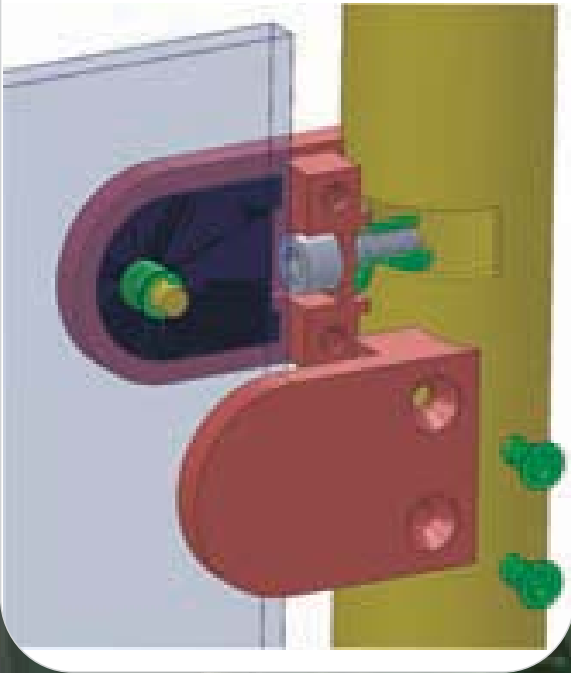

Installation