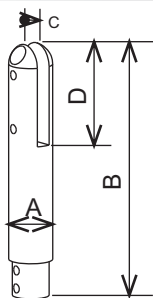

D glass clamp

Code	Suit glass	A	B	C	D
CS10042	6/6.76/8	50	40	25	42.4
CS10048	6/6.76/8	50	40	25	48.3
CS10038	6/6.76/8	50	40	25	38.1
CS10050	6/6.76/8	50	40	25	50.8
CS10042	6/8/10/6.76/8.76/9.52	63	45	25	42.4
CS10048	6/8/10/6.76/8.76/9.52	63	45	25	48.3
CS10038	6/8/10/6.76/8.76/9.52	63	45	25	38.1
CS10050	6/8/10/6.76/8.76/9.52	63	45	25	50.8
CM1H042	10.76/11.52/12/12.76	63	45	30	42.4
CM1H048	10.76/11.52/12/12.76	63	45	30	48.3
CL10042	10.76/12/12.76	58	54	32	42.4
CL10048	10.76/12/12.76	58	54	32	48.3
CL10050	10.76/12/12.76	58	54	32	50.8

Glass - bar holder

Code	Suit glass	A	B	C	D
C080000	flat	25	20	16	6-12

Pool fencing glass clamp

Code	Suit glass	A	B	C	D	MC
X010048	10/12	48	240	10-12	130	M16
X010053	10/12	53	240	10-12	130	M16

Pool fencing glass clamp

Code	Suit glass	A	B	C	D
X020048	10/12/15	48	280	20	110

Glass Clamp

www.kindrigging-railing.com

Pool fencing glass clamp

Code	Suit glass	A	B	C	D
X03A048	10/12/15	48	280	20	110

Pool fencing glass clamp

Code	Suit glass	A	B	C	D	E
X040048	10/12/15	155	200	64	110	20

Pool fencing glass clamp

Code	Suit glass	A	B	C	D
X03B048	10/12/15	48	280	20	110

Pool fencing glass clamp

Code	Suit glass	A	B	C	D	MC
X050049	10/12/15	49	220	20	85	M16

Pool fencing glass clamp

Code	Suit glass	A	B	C	D	MC
X060049	10/12/15	49	220	20	85	M16