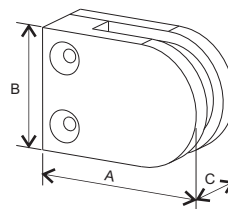

D glass clamp

Code	Suit glass	A	B	C	D
CS10042	6/6.76/8	50	40	25	42.4
CS10048	6/6.76/8	50	40	25	48.3
CS10038	6/6.76/8	50	40	25	38.1
CS10050	6/6.76/8	50	40	25	50.8
CS10042	6/8/10/6.76/8.76/9.52	63	45	25	42.4
CS10048	6/8/10/6.76/8.76/9.52	63	45	25	48.3
CS10038	6/8/10/6.76/8.76/9.52	63	45	25	38.1
CS10050	6/8/10/6.76/8.76/9.52	63	45	25	50.8
CM1H042	10.76/11.52/12/12.76	63	45	30	42.4
CM1H048	10.76/11.52/12/12.76	63	45	30	48.3
CL10042	10.76/12/12.76	58	54	32	42.4
CL10048	10.76/12/12.76	58	54	32	48.3
CL10050	10.76/12/12.76	58	54	32	50.8

D glass clamp

Code	Suit glass	A	B	C
CS10000	6/6.76/8	50	40	25
CM10000	6/8/10/6.76/8.76/9.52	63	45	25
CM1H000	10.76/11.52/12/12.76	63	45	30
CL10000	10.76/12/12.76	58	54	32

Long D glass clamp

Code	Suit glass	A	B	C	D
C090042	8/10/8.76/9.52	58	43	27	42.4
C090048	8/10/8.76/9.52	58	43	27	48.3
C090038	8/10/8.76/9.52	58	43	27	38.1
C090050	8/10/8.76/9.52	58	43	27	50.8

Square glass clamp

Code	Suit glass	A	B	C
CS20000	6/8/10/6.76/8.76/9.52	45	45	22
CM20000	8/10/12/8.76/9.52/10.76/11.52	55	55	32
CM2H000	9.52/11.52/12/12.76	55	70	35

Square glass clamp with plate

Code	Suit glass	A	B	C	D
CM30000	8/8.76/9.52/10/10.76/11.52/12	55	55	36	flat
CM30048	8/8.76/9.52/10/10.76/11.52/12	55	55	36	48.3
CL30000	9.52/11.52/12/12.76/13.52	55	70	40	flat
CL30048	9.52/11.52/12/12.76/13.52	55	70	40	48.3