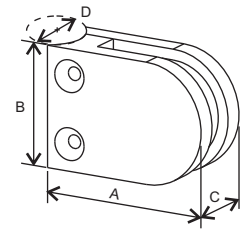

D glass clamp

Code	Suit glass	A	B	C	D
CS10042	6/6.76/8	50	40	25	42.4
CS10048	6/6.76/8	50	40	25	48.3
CS10038	6/6.76/8	50	40	25	38.1
CS10050	6/6.76/8	50	40	25	50.8
CS10042	6/8/10/6.76/8.76/9.52	63	45	25	42.4
CS10048	6/8/10/6.76/8.76/9.52	63	45	25	48.3
CS10038	6/8/10/6.76/8.76/9.52	63	45	25	38.1
CS10050	6/8/10/6.76/8.76/9.52	63	45	25	50.8
CM1H042	10.76/11.52/12/12.76	63	45	30	42.4
CM1H048	10.76/11.52/12/12.76	63	45	30	48.3
CL10042	10.76/12/12.76	58	54	32	42.4
CL10048	10.76/12/12.76	58	54	32	48.3
CL10050	10.76/12/12.76	58	54	32	50.8

D glass clamp

Code	Suit glass	A	B	C
CS10000	6/6.76/8	50	40	25
CM10000	6/8/10/6.76/8.76/9.52	63	45	25
CM1H000	10.76/11.52/12/12.76	63	45	30
CL10000	10.76/12/12.76	58	54	32

Long D glass clamp

Code	Suit glass	A	B	C	D
C090042	8/10/8.76/9.52	58	43	27	42.4
C090048	8/10/8.76/9.52	58	43	27	48.3
C090038	8/10/8.76/9.52	58	43	27	38.1
C090050	8/10/8.76/9.52	58	43	27	50.8