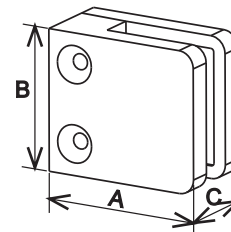

Glass Clamp

www.kindrigging-railing.com

Squareglass clamp

Code	Suit glass	A	B	C	D
CS20033	6/8/10/6.76/8.76/9.52	45	45	22	33.7
CS20042	6/8/10/6.76/8.76/9.52	45	45	22	42.4
CS20038	6/8/10/6.76/8.76/9.52	47	45	22	38.1
CS20050	6/8/10/6.76/8.76/9.52	47	45	22	50.8
CM20042	8/10/12/8.76/9.52/10.76/11.52	55	55	32	42.4
CM20048	8/10/12/8.76/9.52/10.76/11.52	55	55	32	48.3
CM20038	8/10/12/8.76/9.52/10.76/11.52	55	54	32	38.1
CM20050	8/10/12/8.76/9.52/10.76/11.52	55	54	32	50.8
CM2H042	9.52/11.52/12/12.76	55	70	35	42.4
CM2H048	9.52/11.52/12/12.76	55	70	35	48.3

Square glass clamp

Code	Suit glass	A	B	C
CS20000	6/8/10/6.76/8.76/9.52	45	45	22
CM20000	8/10/12/8.76/9.52/10.76/11.52	55	55	32
CM2H000	9.52/11.52/12/12.76	55	70	35

Square glass clamp with plate

Code	Suit glass	A	B	C	D
CM30000	8/8.76/9.52/10/10.76/11.52/12	55	55	36	flat
CM30048	8/8.76/9.52/10/10.76/11.52/12	55	55	36	48.3
CL30000	9.52/11.52/12/12.76/13.52	55	70	40	flat
CL30048	9.52/11.52/12/12.76/13.52	55	70	40	48.3