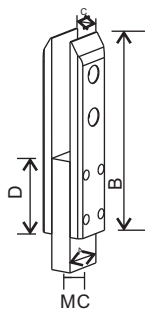

D glass clamp

Code	Suit glass	A	B	C	D
CS10042	6/6.76/8	50	40	25	42.4
CS10048	6/6.76/8	50	40	25	48.3
CS10038	6/6.76/8	50	40	25	38.1
CS10050	6/6.76/8	50	40	25	50.8
CS10042	6/8/10/6.76/8.76/9.52	63	45	25	42.4
CS10048	6/8/10/6.76/8.76/9.52	63	45	25	48.3
CS10038	6/8/10/6.76/8.76/9.52	63	45	25	38.1
CS10050	6/8/10/6.76/8.76/9.52	63	45	25	50.8
CM1H042	10.76/11.52/12/12.76	63	45	30	42.4
CM1H048	10.76/11.52/12/12.76	63	45	30	48.3
CL10042	10.76/12/12.76	58	54	32	42.4
CL10048	10.76/12/12.76	58	54	32	48.3
CL10050	10.76/12/12.76	58	54	32	50.8

Square glass clamp

Code	Suit glass	A	B	C
CS20000	6/8/10/6.76/8.76/9.52	45	45	22
CM20000	8/10/12/8.76/9.52/10.76/11.52	55	55	32
CM2H000	9.52/11.52/12/12.76	55	70	35

Square glass clamp with plate

Code	Suit glass	A	B	C	D
CM30000	8/8.76/9.52/10/10.76/11.52/12	55	55	36	flat
CM30048	8/8.76/9.52/10/10.76/11.52/12	55	55	36	48.3
CL30000	9.52/11.52/12/12.76/13.52	55	70	40	flat
CL30048	9.52/11.52/12/12.76/13.52	55	70	40	48.3

Pool fencing glass clamp

Code	Suit glass	A	B	C	D
X03B048	10/12/15	48	280	20	110

Pool fencing glass clamp

Code	Suit glass	A	B	C	D	MC
X050049	10/12/15	49	220	20	85	M16

Pool fencing glass clamp

Code	Suit glass	A	B	C	D	MC
X060049	10/12/15	49	220	20	85	M16

Pool fencing glass clamp

Code	Suit glass	A	B	C	D
X070048	10/12/15	48	280	20	105

Glass Clamp

www.kindrigging-railing.com

Pool fencing glass clamp

Code	Suit glass	A	B	C	D	E
X080048	10/12/15	48	190	100	105	20