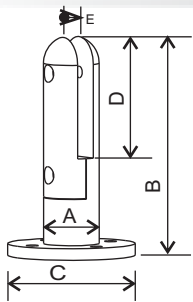

Pool fencing glass clamp

Code	Suit glass	A	B	C	D
X03B048	10/12/15	48	280	20	110

Pool fencing glass clamp

Code	Suit glass	A	B	C	D	MC
X050049	10/12/15	49	220	20	85	M16

Pool fencing glass clamp

Code	Suit glass	A	B	C	D	MC
X060049	10/12/15	49	220	20	85	M16

Pool fencing glass clamp

Code	Suit glass	A	B	C	D
X070048	10/12/15	48	280	20	105

Glass Clamp

www.kindrigging-railing.com

Pool fencing glass clamp

Code	Suit glass	A	B	C	D	E
X080048	10/12/15	48	190	100	105	20

Pool fencing glass clamp

Code	Suit glass	A	B	C	D
X090048	10/12/15	48	220	20	110

Pool fencing glass clamp

Code	Suit glass	A	B	C	D	MC
X100049	10/12/15	49	220	20	85	M16

Pool fencing glass clamp

Code	Suit glass	A	B	C	D	MC
X110049	10/12/15	49	220	20	85	M16