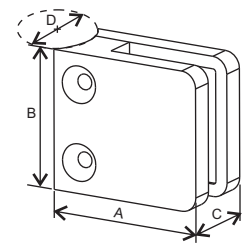

D glass clamp

Code	Suit glass	A	B	C	D
CS10042	6/6.76/8	50	40	25	42.4
CS10048	6/6.76/8	50	40	25	48.3
CS10038	6/6.76/8	50	40	25	38.1
CS10050	6/6.76/8	50	40	25	50.8
CS10042	6/8/10/6.76/8.76/9.52	63	45	25	42.4
CS10048	6/8/10/6.76/8.76/9.52	63	45	25	48.3
CS10038	6/8/10/6.76/8.76/9.52	63	45	25	38.1
CS10050	6/8/10/6.76/8.76/9.52	63	45	25	50.8
CM1H042	10.76/11.52/12/12.76	63	45	30	42.4
CM1H048	10.76/11.52/12/12.76	63	45	30	48.3
CL10042	10.76/12/12.76	58	54	32	42.4
CL10048	10.76/12/12.76	58	54	32	48.3
CL10050	10.76/12/12.76	58	54	32	50.8

D glass clamp

Code	Suit glass	A	B	C
CS10000	6/6.76/8	50	40	25
CM10000	6/8/10/6.76/8.76/9.52	63	45	25
CM1H000	10.76/11.52/12/12.76	63	45	30
CL10000	10.76/12/12.76	58	54	32

Long D glass clamp

Code	Suit glass	A	B	C	D
C090042	8/10/8.76/9.52	58	43	27	42.4
C090048	8/10/8.76/9.52	58	43	27	48.3
C090038	8/10/8.76/9.52	58	43	27	38.1
C090050	8/10/8.76/9.52	58	43	27	50.8

Glass Clamp

www.kindrigging-railing.com

Squareglass clamp

Code	Suit glass	A	B	C	D
CS20033	6/8/10/6.76/8.76/9.52	45	45	22	33.7
CS20042	6/8/10/6.76/8.76/9.52	45	45	22	42.4
CS20038	6/8/10/6.76/8.76/9.52	47	45	22	38.1
CS20050	6/8/10/6.76/8.76/9.52	47	45	22	50.8
CM20042	8/10/12/8.76/9.52/10.76/11.52	55	55	32	42.4
CM20048	8/10/12/8.76/9.52/10.76/11.52	55	55	32	48.3
CM20038	8/10/12/8.76/9.52/10.76/11.52	55	54	32	38.1
CM20050	8/10/12/8.76/9.52/10.76/11.52	55	54	32	50.8
CM2H042	9.52/11.52/12/12.76	55	70	35	42.4
CM2H048	9.52/11.52/12/12.76	55	70	35	48.3