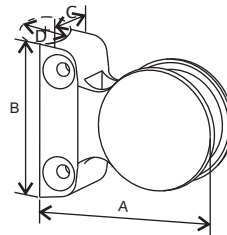

Glass Clamp

www.kindrigging-railing.com

Squareglass clamp

Code	Suit glass	A	B	C	D
CS20033	6/8/10/6.76/8.76/9.52	45	45	22	33.7
CS20042	6/8/10/6.76/8.76/9.52	45	45	22	42.4
CS20038	6/8/10/6.76/8.76/9.52	47	45	22	38.1
CS20050	6/8/10/6.76/8.76/9.52	47	45	22	50.8
CM20042	8/10/12/8.76/9.52/10.76/11.52	55	55	32	42.4
CM20048	8/10/12/8.76/9.52/10.76/11.52	55	55	32	48.3
CM20038	8/10/12/8.76/9.52/10.76/11.52	55	54	32	38.1
CM20050	8/10/12/8.76/9.52/10.76/11.52	55	54	32	50.8
CM2H042	9.52/11.52/12/12.76	55	70	35	42.4
CM2H048	9.52/11.52/12/12.76	55	70	35	48.3

Square glass clamp

Code	Suit glass	A	B	C
CS20000	6/8/10/6.76/8.76/9.52	45	45	22
CM20000	8/10/12/8.76/9.52/10.76/11.52	55	55	32
CM2H000	9.52/11.52/12/12.76	55	70	35

Square glass clamp with plate

Code	Suit glass	A	B	C	D
CM30000	8/8.76/9.52/10/10.76/11.52/12	55	55	36	flat
CM30048	8/8.76/9.52/10/10.76/11.52/12	55	55	36	48.3
CL30000	9.52/11.52/12/12.76/13.52	55	70	40	flat
CL30048	9.52/11.52/12/12.76/13.52	55	70	40	48.3

Code	Wall	A	B	C	D
CL40000	2	65	54	27	flat
CL40042	2	65	54	27	42.4
CL40048	2	65	54	27	48.3
CL40038	1.5	65	54	27	38.1
CL40050	1.5	65	54	27	50.8

Drop shape glass clamp

Code	Suit glass	Wall	A	B	C	D
CS50000	8/10	2	53	45	22	flat
CS50033	8/10	2	53	45	22	33.7
CS50042	8/10	2	53	45	22	42.4
CS50043	8/10	2	53	45	22	43