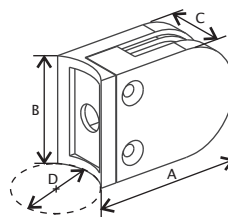

D glass clamp

Code	Suit glass	A	B	C	D
CS10042	6/6.76/8	50	40	25	42.4
CS10048	6/6.76/8	50	40	25	48.3
CS10038	6/6.76/8	50	40	25	38.1
CS10050	6/6.76/8	50	40	25	50.8
CS10042	6/8/10/6.76/8.76/9.52	63	45	25	42.4
CS10048	6/8/10/6.76/8.76/9.52	63	45	25	48.3
CS10038	6/8/10/6.76/8.76/9.52	63	45	25	38.1
CS10050	6/8/10/6.76/8.76/9.52	63	45	25	50.8
CM1H042	10.76/11.52/12/12.76	63	45	30	42.4
CM1H048	10.76/11.52/12/12.76	63	45	30	48.3
CL10042	10.76/12/12.76	58	54	32	42.4
CL10048	10.76/12/12.76	58	54	32	48.3
CL10050	10.76/12/12.76	58	54	32	50.8

D glass clamp

Code	Suit glass	A	B	C
CS10000	6/6.76/8	50	40	25
CM10000	6/8/10/6.76/8.76/9.52	63	45	25
CM1H000	10.76/11.52/12/12.76	63	45	30
CL10000	10.76/12/12.76	58	54	32

Long D glass clamp

Code	Suit glass	A	B	C	D
C090042	8/10/8.76/9.52	58	43	27	42.4
C090048	8/10/8.76/9.52	58	43	27	48.3
C090038	8/10/8.76/9.52	58	43	27	38.1
C090050	8/10/8.76/9.52	58	43	27	50.8