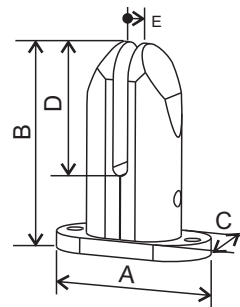

Glass Clamp

www.kindrigging-railing.com

Circle type glass clamp

Code	Suit glass	Wall	A	B	C	D	H
CS50000	8/10	2	53	45	22	flat	26
CS50033	8/10	2	53	45	22	33.7	26
CS50042	8/10	2	53	45	22	42.4	26
CS50043	8/10	2	53	45	22	43	26

Glass - bar holder

Code	Suit glass	A	B	C	D
C080000	flat	25	20	16	6-12

Pool fencing glass clamp

Code	Suit glass	A	B	C	D	MC
X010048	10/12	48	240	10-12	130	M16
X010053	10/12	53	240	10-12	130	M16

Pool fencing glass clamp

Code	Suit glass	A	B	C	D
X020048	10/12/15	48	280	20	110

Glass Clamp

www.kindrigging-railing.com

Pool fencing glass clamp

Code	Suit glass	A	B	C	D
X03A048	10/12/15	48	280	20	110

Pool fencing glass clamp

Code	Suit glass	A	B	C	D	E
X040048	10/12/15	155	200	64	110	20

Pool fencing glass clamp

Code	Suit glass	A	B	C	D
X03B048	10/12/15	48	280	20	110

Pool fencing glass clamp

Code	Suit glass	A	B	C	D	MC
X050049	10/12/15	49	220	20	85	M16

Pool fencing glass clamp

Code	Suit glass	A	B	C	D	MC
X060049	10/12/15	49	220	20	85	M16